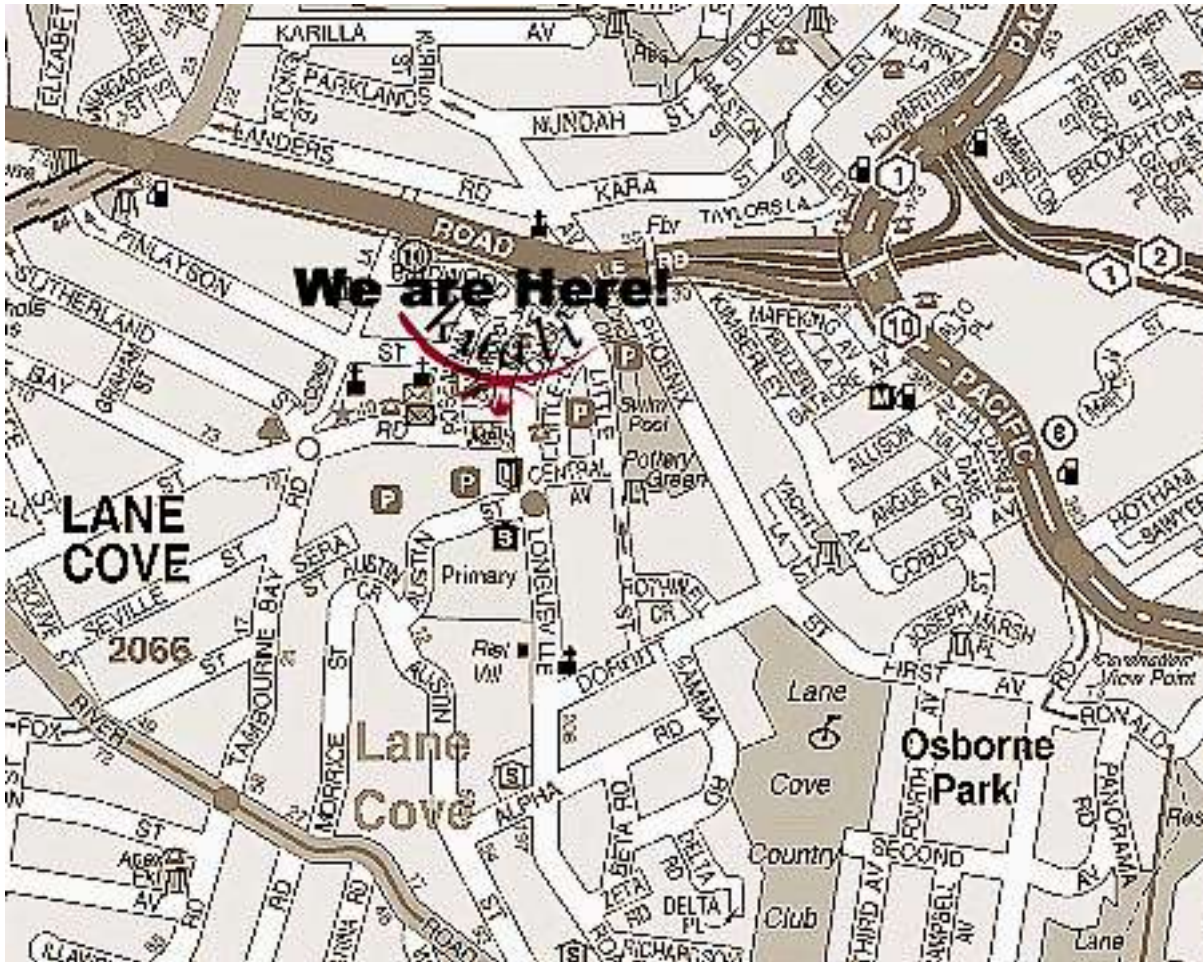

Kuali Malaysian Restaurant

Direction

From Sydney City, across Sydney Harbour Bridge, drive along Pacific Highway go straight ahead until the traffic light at the cross street of Epping Road, turn into Epping Road, keep left lane and turn Left to Longueville Road.

Parking

Nearest parking available at between Rosenthal Av. and Birdwood Av.

Contact details

Kuali Malaysian Restaurant
Fully Licensed & BYO
ACN 087 588 967

1st Floor (Lane Cove Arcade),
115 Longueville Road, Lane Cove
NSW 2066.