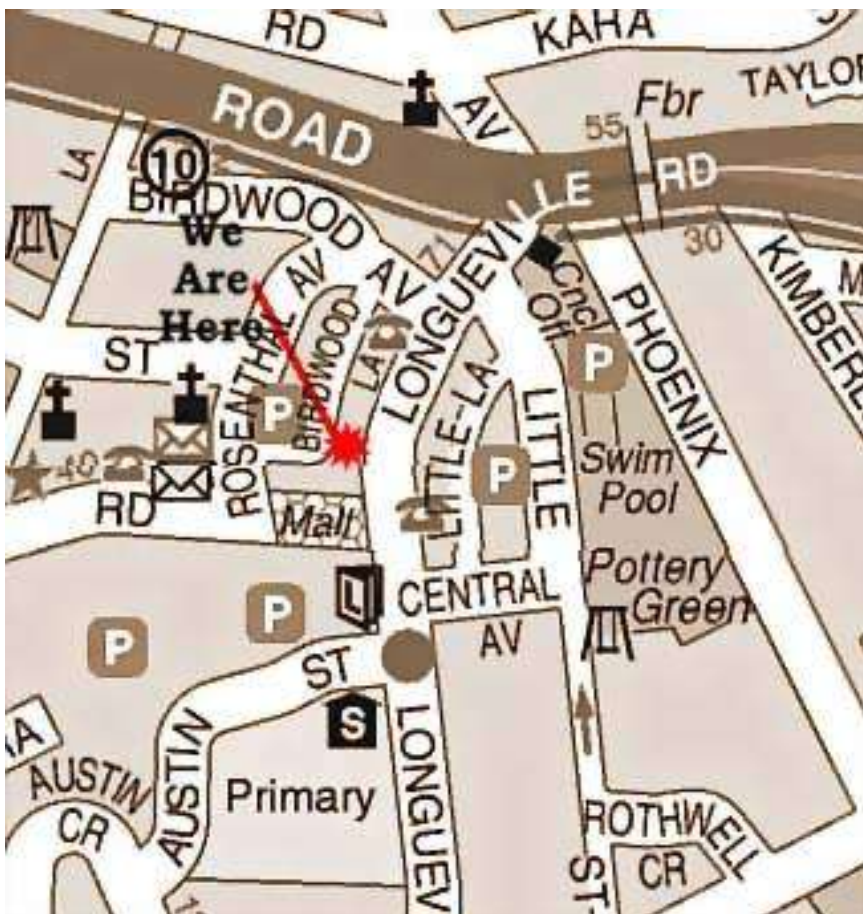

Kuali Malaysian Restaurant

Direction

From Sydney City, across Sydney Harbour Bridge, drive along Pacific Highway go straight ahead until the traffic light at the cross street of Epping Road, turn into Epping Road, keep left lane and turn Left to Longueville Road.

Parking

Nearest parking available at between Rosenthal Av. and Birdwood Av.

Contact details

Kuali Malaysian Restaurant
Fully Licensed & BYO
ACN 087 588 967

1st Floor (Lane Cove Arcade),
115 Longueville Road, Lane Cove
NSW 2066.